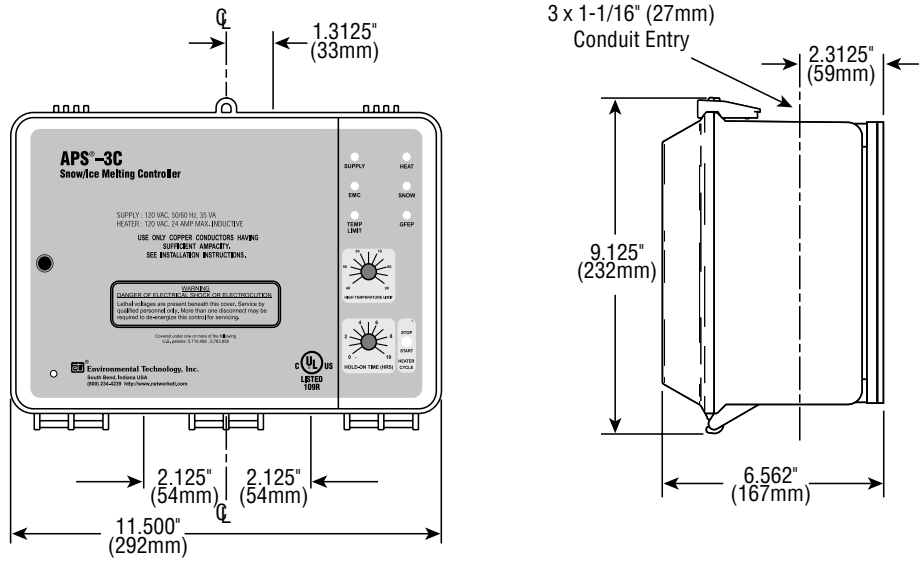

Heating Cable

APS-3C Automatic Snow/Ice Melting System Controller *(cont'd.)*

Dimensions

Specifications and Ordering Information

Model Number	PCN	Stock
APS-3C Control Panel, 120 VAC	389837	NS
APS-3C Control Panel, 208-240 VAC	389829	S

Stock Status: S = stock AS = assembly stock NS = non-stock
To Order— Specify model, PCN and quantity.

SNOW MELTING
CONTROLS